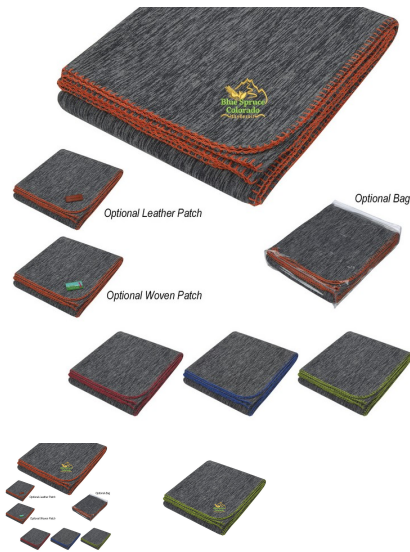

Color Splash Heathered Blanket

Item number: 7003

Large 60" x 50" 260 Gram Brushed Polyester Fleece With Whipstitch. Surface Washable.

NOTE: Better with Twist

Colors: Black/lime, Black/orange, Black/red, Black/royal, Bag

Qty	100
Price	$16.65

Price Includes: One Color One location Debossed Leather Patch, All Set-ups. Freight and Tax not included

We have proven vendors who who can meet most of your criteria for product. Please let us know if you would like to see any other products.
Doc ID: 5062532 Ref #20160422