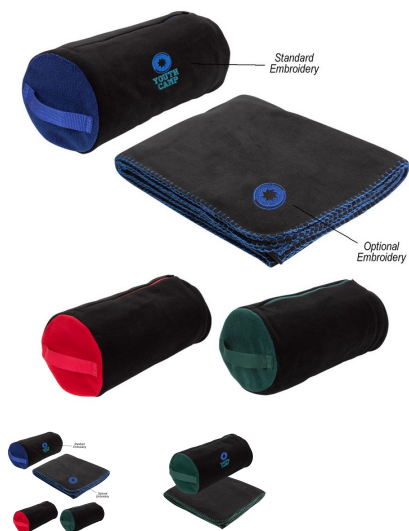

Oversized Fleece Stadium Blanket In Carrying Bag

Item number: 7017

Large 71" x 50" Brushed Polyester Fleece With Whipstitch. Matching Bag With Zippered Closure And Handle For Easy Carrying. Great For Travel. Surface Washable. 13" W x 6" H

NOTE: Good with Large Blanket with small embroidery

Colors: Black/forest Green, Black/red, Black/royal

Qty	24
Price	$20.22

Price Includes: One Color One location Embroidery (SMALL), All Set-ups. Freight and Tax not included

We have proven vendors who who can meet most of your criteria for product. Please let us know if you would like to see any other products.